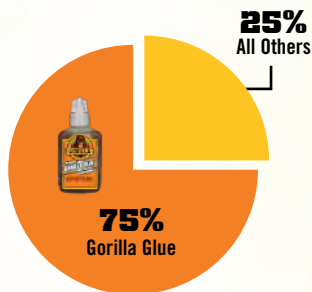

In a recent major expansion, The Gorilla Glue Company's headquarters is now operating out of a 1.1-million-square-foot building!

# MARKET SHARE

For the Toughest Jobs on Planet Earth®

**Gorilla Glue is the #1 selling brand of DIY adhesives in the USA.**

#1 Selling SKU

2 of the top 5 selling SKUs

#1 Selling Super Glue Brand

#1 Wood Glue Brand

# MARKETING

For the Toughest Jobs on Planet Earth®

**Our YouTube channel has over 450 million views & 30k subscribers.**

Check out our ads on

*15 and 6 second videos*

**Original Gorilla Glue**

**Clear Gorilla Glue**