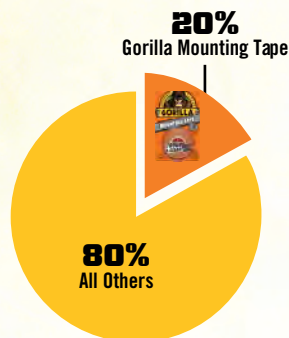

1 of the top 5 selling SKUs