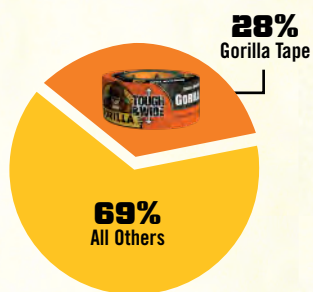

# ABOUT US

**For the Toughest Jobs on Planet Earth®**

The Gorilla Glue Company is based in Cincinnati, Ohio and has been selling Gorilla Glue® for over a decade. The glue was first discovered being used in Indonesia on teak furniture, but consumers soon found it to be incredibly versatile and demand soared. On a mission to make products that deliver impressive results, the company has since expanded its offerings to include Gorilla Tape®, Gorilla® Super Glue, Gorilla® Wood Glue, Gorilla® Epoxy and Gorilla® Construction Adhesive. At Gorilla, we believe in high-quality products and choose to only put the Gorilla logo on products that meet rigorous development standards.

In a recent major expansion, The Gorilla Glue Company's headquarters is now operating out of a 1.1-million-square-foot building!

# MARKET SHARE

For the Toughest Jobs on Planet Earth®

**Gorilla Glue is the #1 selling brand of DIY adhesives in the USA.**

#1 Selling SKU

2 of the top 5 selling SKUs

#1 Selling Super Glue Brand

#1 Wood Glue Brand

# MARKETING

For the Toughest Jobs on Planet Earth®

**Our YouTube channel has over 450 million views & 30k subscribers.**

Check out our ads on

*15 and 6 second videos*

**Original Gorilla Glue**

**Clear Gorilla Glue**