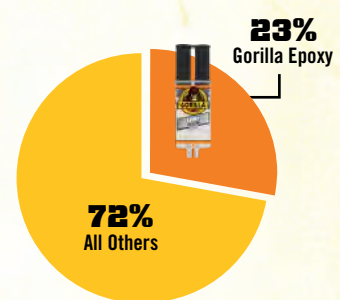

1 of the top 5 selling SKUs

IRI Data through 6/12/22