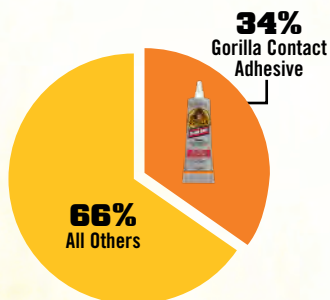

# MARKET SHARE

For the Toughest Jobs on Planet Earth®

**Gorilla Glue is the #1 selling brand of DIY adhesives in the USA.**

#1 Selling SKU

2 of the top 5 selling SKUs

#1 Selling Super Glue Brand

#1 Wood Glue Brand

# MARKETING

For the Toughest Jobs on Planet Earth®

**Our YouTube channel has over 450 million views & 30k subscribers.**

Check out our ads on

*15 and 6 second videos*

**Original Gorilla Glue**

**Clear Gorilla Glue**