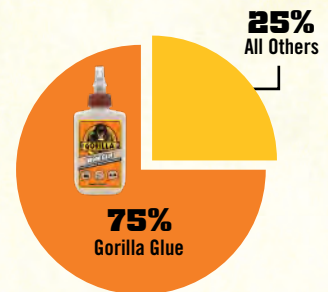

# MARKET SHARE

For the Toughest Jobs on Planet Earth®

**Gorilla Glue is the #1 selling brand of DIY adhesives in the USA.**

#1 Selling SKU

2 of the top 5 selling SKUs

#1 Selling Super Glue Brand

#1 Wood Glue Brand

# MARKETING

For the Toughest Jobs on Planet Earth®

**Our YouTube channel has over 450 million views & 30k subscribers.**

Check out our ads on

*15 and 6 second videos*

**Original Gorilla Glue**

**Clear Gorilla Glue**